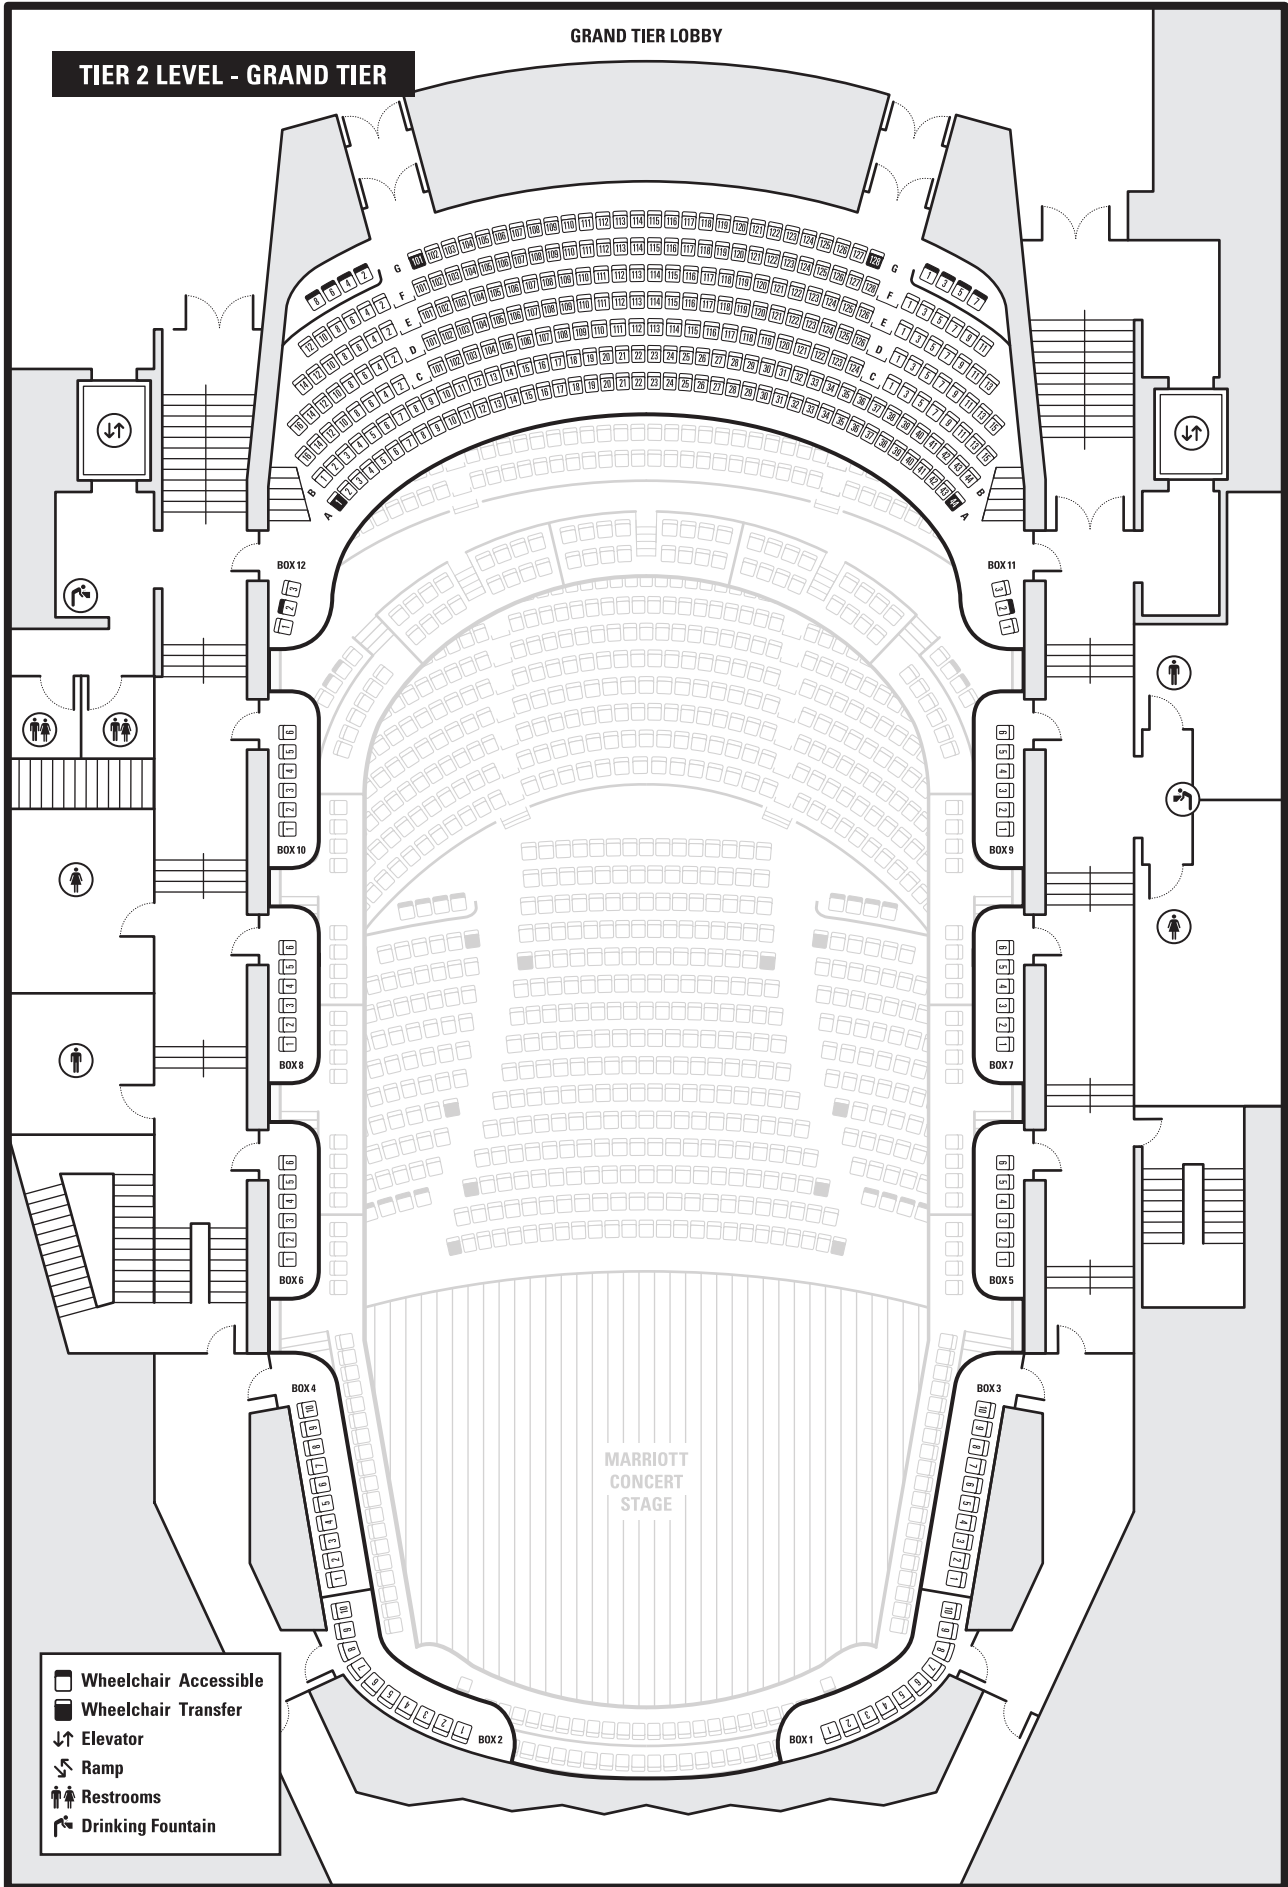

MAIN LEVEL - ORCHESTRA

LOCKHEED MARTIN LOBBY

- Wheelchair Accessible
- Wheelchair Transfer
- ↕ Elevator
- ↘ Ramp
- ♿ Restrooms
- 🚰 Drinking Fountain

TIER 1 LEVEL - PROMENADE

PROMENADE LOBBY

- Wheelchair Accessible
- Wheelchair Transfer
- ↕ Elevator
- ↗ Ramp
- ♿ Restrooms
- ⤵ Drinking Fountain

GRAND TIER LOBBY

TIER 2 LEVEL - GRAND TIER

- Wheelchair Accessible
- Wheelchair Transfer
- ↕ Elevator
- ↘ Ramp
- ♂ Restrooms
- ♀ Restrooms
- 🚰 Drinking Fountain

TIER 3 LEVEL - UPPER TIER