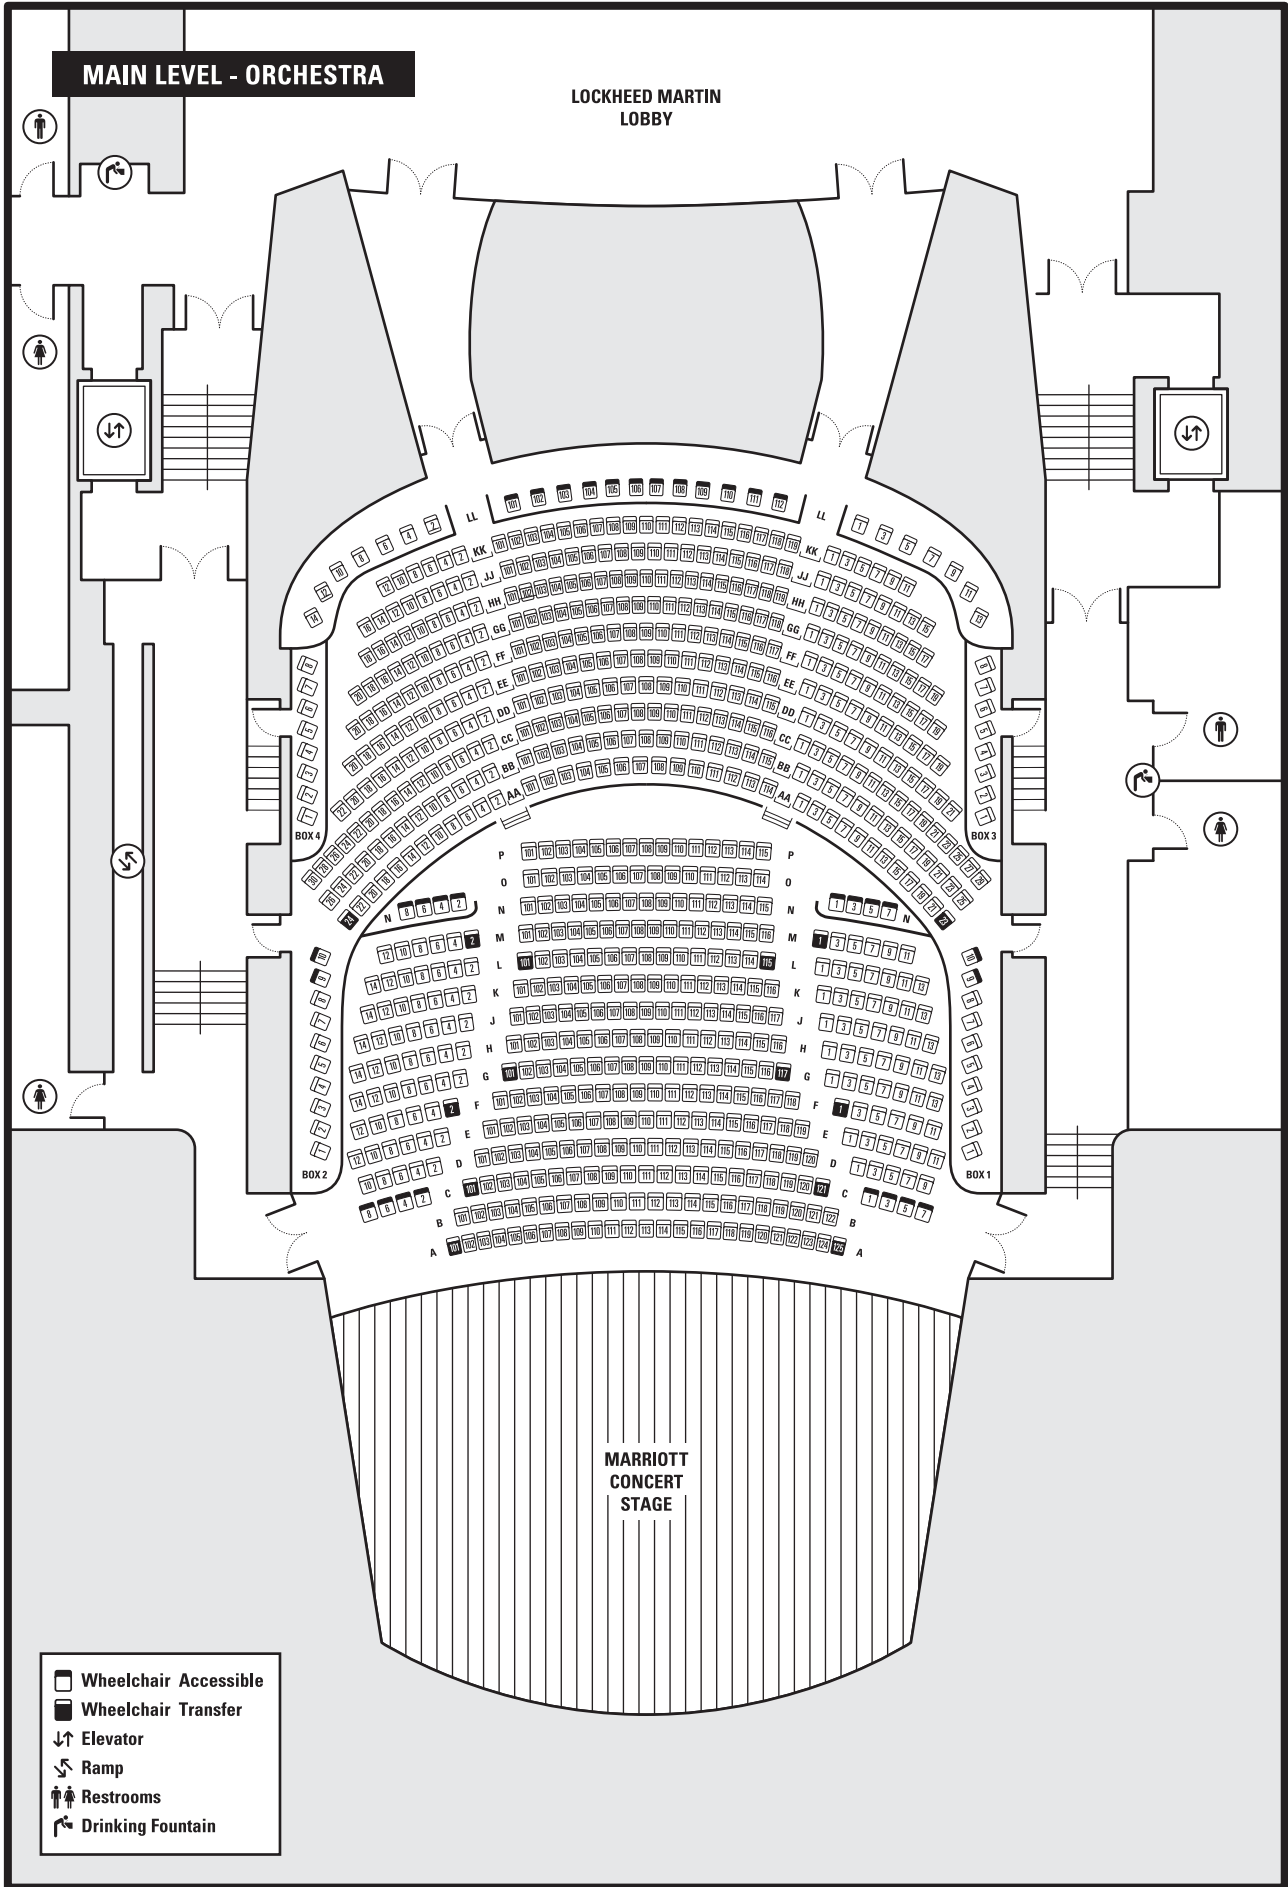

MAIN LEVEL - ORCHESTRA

LOCKHEED MARTIN LOBBY

- Wheelchair Accessible
- Wheelchair Transfer
- ↕ Elevator
- ↘ Ramp
- ♿ Restrooms
- 🚰 Drinking Fountain

TIER 1 LEVEL - PROMENADE

PROMENADE LOBBY

- Wheelchair Accessible
- Wheelchair Transfer
- ↕ Elevator
- ↗ Ramp
- ♿ Restrooms
- ⤵ Drinking Fountain

GRAND TIER LOBBY

TIER 2 LEVEL - GRAND TIER

- Wheelchair Accessible
- Wheelchair Transfer
- ↕ Elevator
- ↘ Ramp
- ♂ Restrooms
- ♀ Restrooms
- 🚰 Drinking Fountain

TIER 3 LEVEL - UPPER TIER