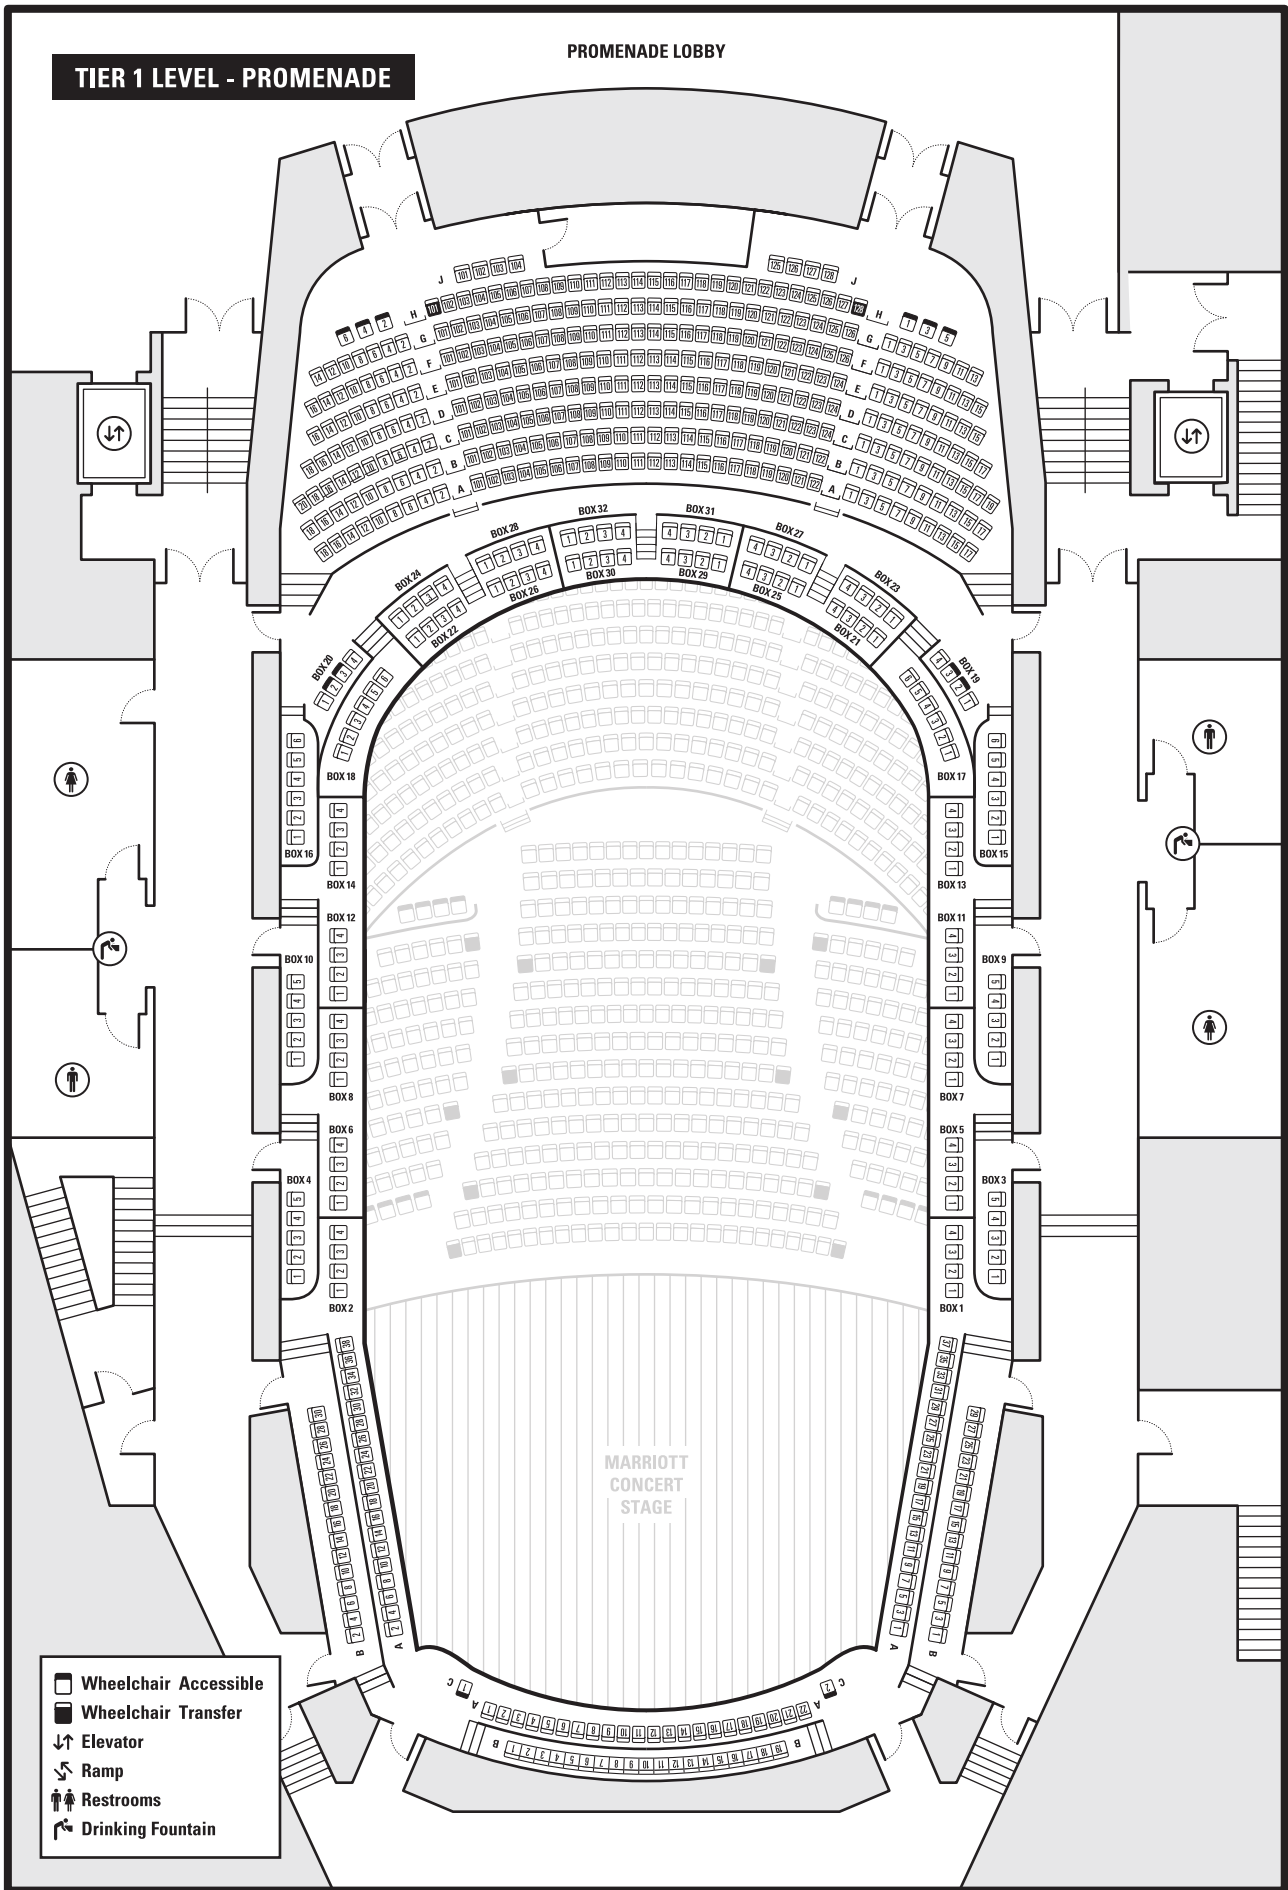

MAIN LEVEL - ORCHESTRA

LOCKHEED MARTIN LOBBY

- Wheelchair Accessible
- Wheelchair Transfer
- ↕ Elevator
- ↘ Ramp
- ♿ Restrooms
- 🚰 Drinking Fountain

TIER 1 LEVEL - PROMENADE

PROMENADE LOBBY

- Wheelchair Accessible
- Wheelchair Transfer
- ↕ Elevator
- ↗ Ramp
- ♿ Restrooms
- ⤵ Drinking Fountain

GRAND TIER LOBBY

TIER 2 LEVEL - GRAND TIER

- Wheelchair Accessible
- Wheelchair Transfer
- ↕ Elevator
- ↘ Ramp
- ♂ Restrooms
- ♀ Restrooms
- 🚰 Drinking Fountain

TIER 3 LEVEL - UPPER TIER